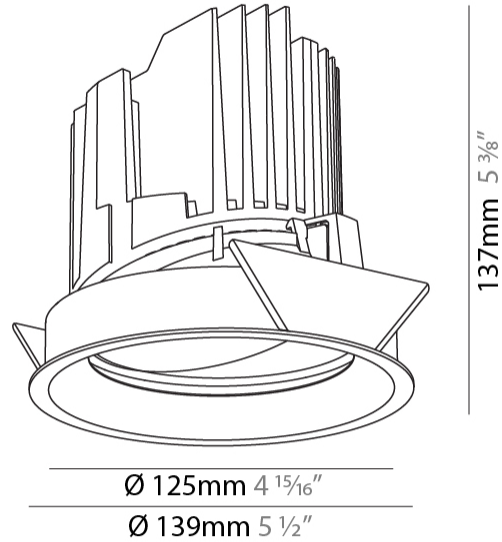

GENERAL

Series: Bioniq
 Subseries: Bioniq Round Adjustable
 Brand: Prolicht
 Division: Architectural
 Mounting Type: Recessed
 Mounting Location: Ceiling
 Subcategory: Downlight

PHYSICAL

Shape: Round
 Diameter (mm): 139
 Diameter (in): 5 1/2
 Height (mm): 137
 Height (in): 5 3/8
 Ceiling Thickness (mm): 10 / 12.5 / 15
 Ceiling Thickness (in): 3/8 or 1/2 or 9/16
 Min. Recessing Depth (mm): 150
 Min. Recessing Depth (in): 5 7/8
 Light Distribution: Adjustable / Downlight
 Weight (kg): 0.853
 Weight (lbs): 1.88
 Fixture Finish: SSR / BKV / CWI / CRY / HAB / LAG / UFT / ITA / RUA / RUR / MIC / FTG / MYG / TWT / LOD / PUS / FRO / FUP / KIA / POP / BLS / SPG / MEY / GOH / GUM / CHC / COM / ABZ / JAG / OBR / MOS / ROR
 Fixture Material: Aluminum Die Cast
 Cut-out Measurements: 130mm / 5 1/8"

LED

Number of LEDs: 1
 Color Temperature (°K): 2700 / 3000 / 3500 / 4000
 Max. Delivered Lumen (lm): 1180 / 1930 / 2029 / 2070
 Nominal Lumen (lm): 3210 / 3290 / 3459 / 3530
 CRI: >90 CRI
 Lamp Life (hrs): 50000

OPTICAL

Reflector: 10 / 18 / 36
 Adjustability: Rotational 355°, Tilt 30°

RATINGS AND CERTIFICATIONS

Certified By: Certified for North American Standards
 IP rating: IP54

BIONIQ ROUND ADJUSTABLE RECESSED

A35242-