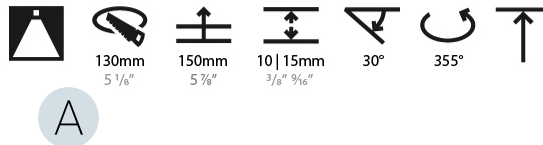

PHYSICAL

Shape: Round
Diameter (mm): 139
Diameter (in): 5 1/2
Height (mm): 137
Height (in): 5 3/8
Ceiling Thickness (mm): 10 / 12.5 / 15
Ceiling Thickness (in): 3/8 or 1/2 or 9/16
Min. Recessing Depth (mm): 150
Min. Recessing Depth (in): 5 7/8
Light Distribution: Adjustable / Downlight
Weight (kg): 0.853
Weight (lbs): 1.88
Fixture Finish: SSR / BKV / CWI / CRY / HAB / LAG / UFT / ITA / RUA / RUR / MIC / FTG / MYG / TWT / LOD / PUS / FRO / FUP / KIA / POP / BLS / SPG / MEY / GOH / GUM / CHC / COM / ABZ / JAG / OBR / MOS / ROR
Fixture Material: Aluminum Die Cast
Cut-out Measurements: 130mm / 5 1/8"

ELECTRICAL

Lamp Type: LED (Zhaga Standard)
Input Wattage (W): 28.6
Total Output Wattage (W): 26.4
Dimming: Tri-Mode (Non-Dimming and Phase Dimming (120Vac only) and 0-10V Dimming)
Driver Included: No
Driver Location: Recessed Housing
Driver Type: Constant Current - Universal
Driver Class: Class 2
Housing: See components
Input Voltage (V): 120 - 277
Constant Current (MA): 700

LED

Number of LEDs: 1
Color Temperature (°K): 2700 / 3000 / 3500 / 4000
Max. Delivered Lumen (lm): 1180 / 1930 / 2029 / 2070
Nominal Lumen (lm): 3210 / 3290 / 3459 / 3530
CRI: >90 CRI
Lamp Life (hrs): 50000

OPTICAL

Reflector: 10 / 18 / 36
Adjustability: Rotational 355°, Tilt 30°

RATINGS AND CERTIFICATIONS

Certified By: Certified for North American Standards
IP rating: IP54